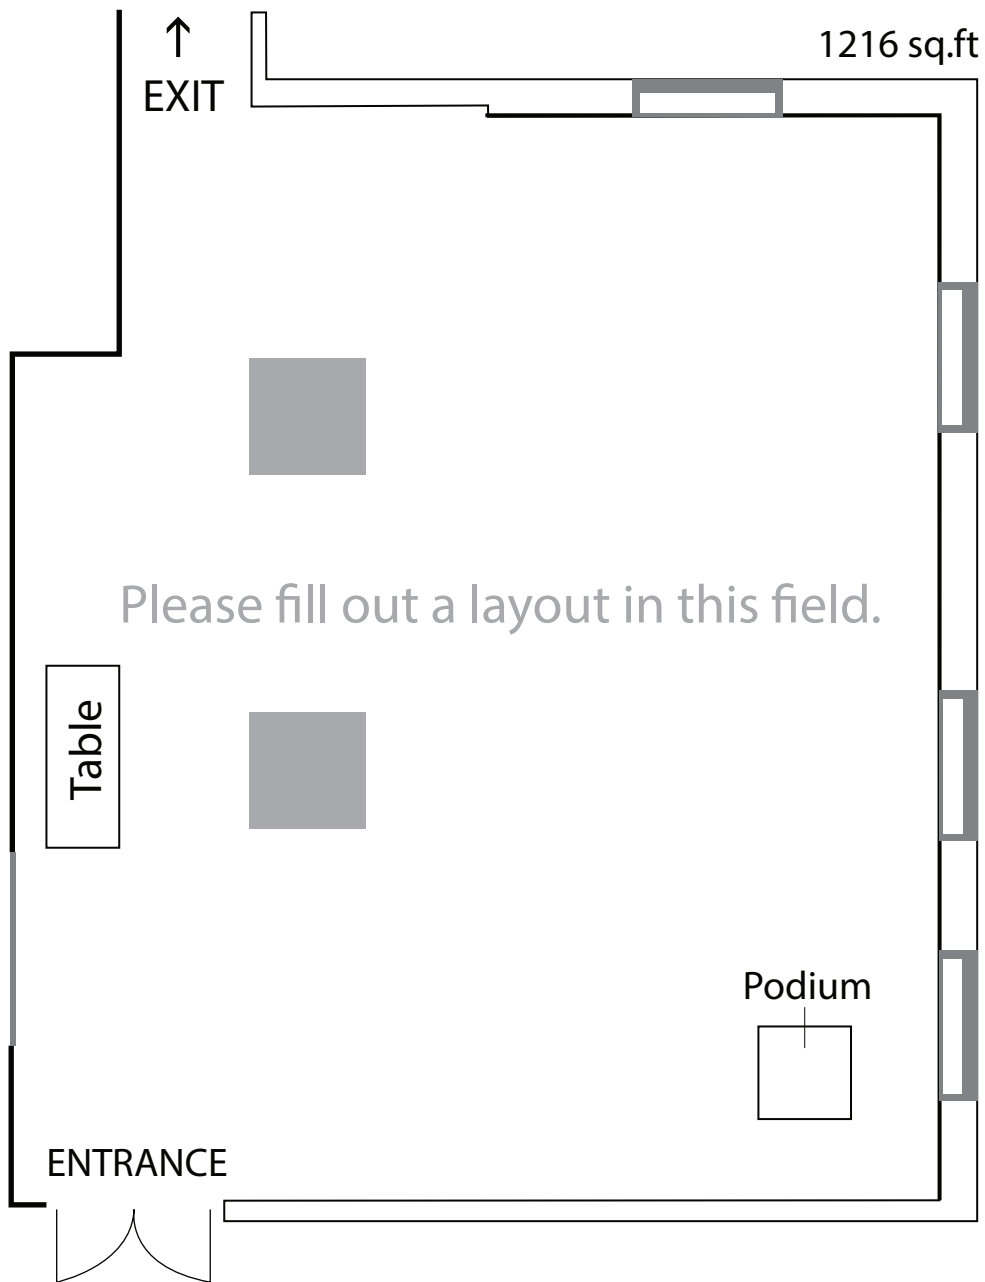

## Assembly Room Event Set-Up Diagram

Auditorium Style-  
 Seating available for 90.  
 1 Podium. Tables in the  
 Hallway

Any question please contact Lowell Facilities at 781-858-2053 Or 978- 423-0198.