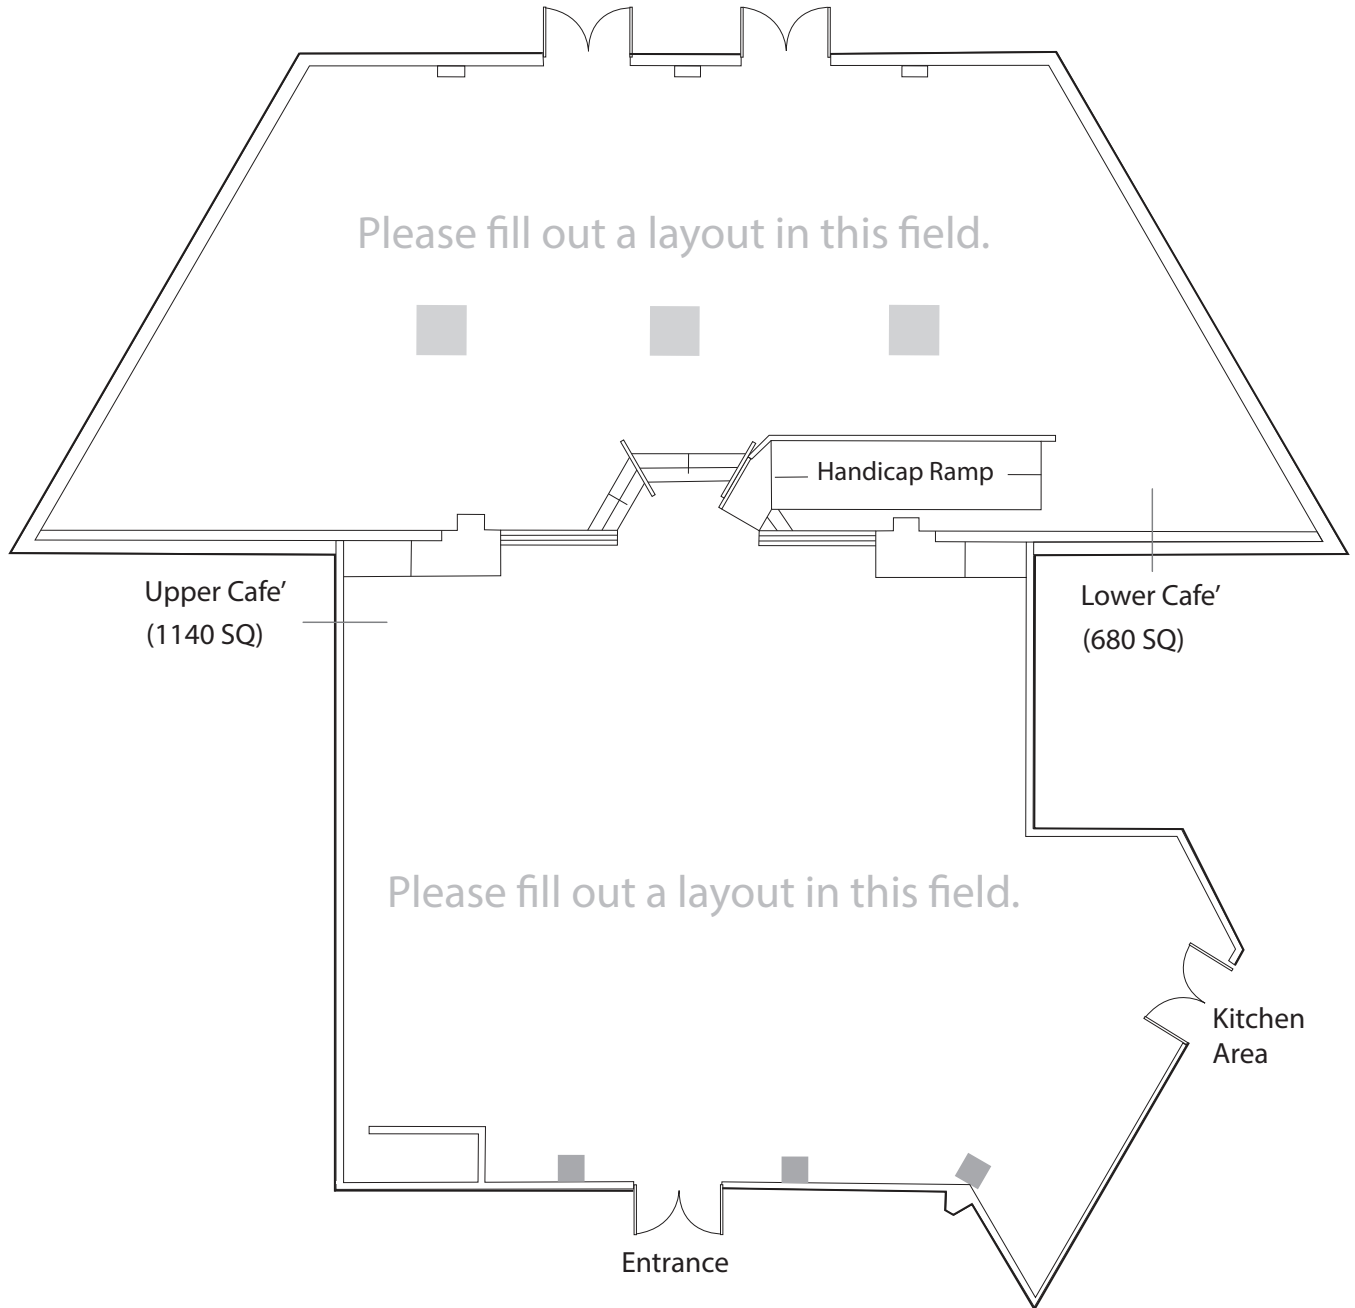

Lowell Campus Cafeteria Event Set-Up Diagram

Lower Cafe Set-Up Options

Banquet Style-
Up to 12 Round tables/
90 seats.
Podium & tables.
(Optional)

Auditorium Style-
Seating up to 120.
Podium & tables.
(Optional)